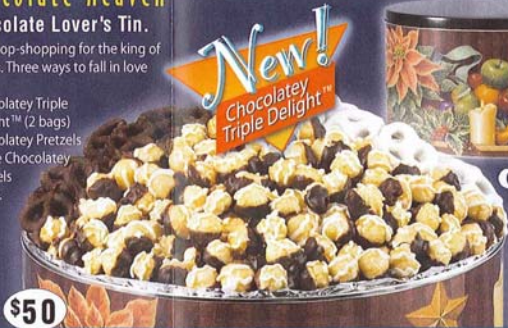

\$25 or **\$40**
SILVER LEVEL GOLD LEVEL

Chocolate Heaven
Chocolate Lover's Tin.
One-stop-shopping for the king of sweets. Three ways to fall in love again.
• Chocolatey Triple Delight™ (2 bags)
• Chocolatey Pretzels
• White Chocolatey Pretzels
• 72 oz.

\$50

Chocolate! Caramel! Cheese!
Savory & Sweet 3-Way Tin.
• Chocolatey Triple Delight™
• Gourmet Caramel Corn with Almonds, Pecans & Cashews
• Melt-in-your mouth Gourmet Cheese Corn
• 44 oz.

\$40

GOES TO LOCAL SCOUTING **\$17⁵⁰** **\$28**