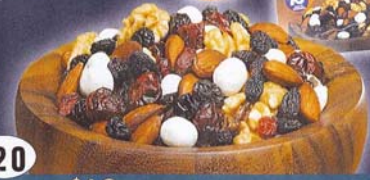

OVER **\$31** GOES TO LOCAL SCOUTING

OVER **\$26** GOES TO LOCAL SCOUTING

Say "Cheese!"
The Cheesiest 3-Way Tin.

Lip smackin', finger lickin' cheddar cheese popcorn (2 bags), and scrumptious white cheddar cheese popcorn
• 21 oz.

\$30

OVER **\$20** GOES TO LOCAL SCOUTING

Trail's End Mix
The Gourmet Blend.

Mmmm!
Raisins, Cranberries, Almonds, Walnuts, Yogurt Cranberries, Yogurt Raisins
18 oz.

RESEALABLE
NEW
PACKAGING

\$20

OVER **\$13** GOES TO LOCAL SCOUTING